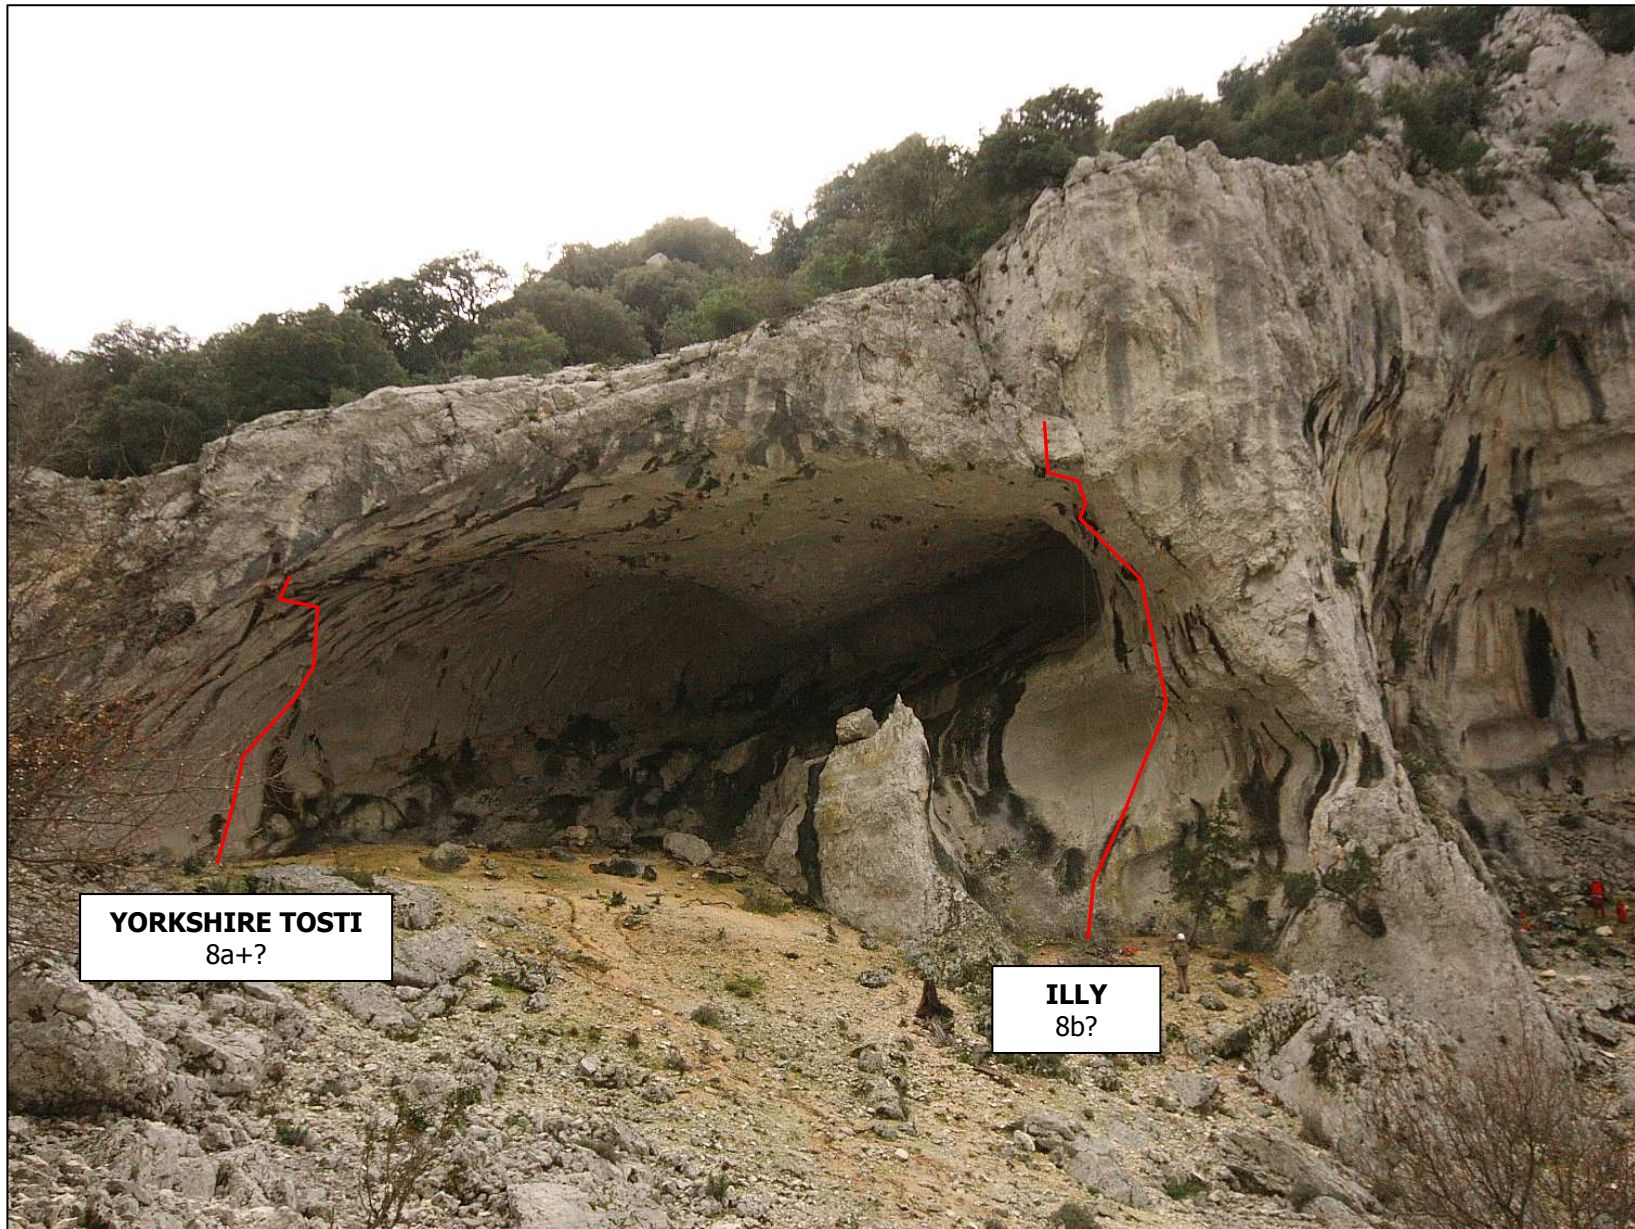

Baunei - Monte Oro

FIRST BLOOD
7a

TRAIN HARD
8a

FEEL GOOD
6c/6c+

Santa Maria Navarrese – Yellow overhanging wall

MIMA
7c

ANICKA
7c/7c+

Co'e Serra Cave