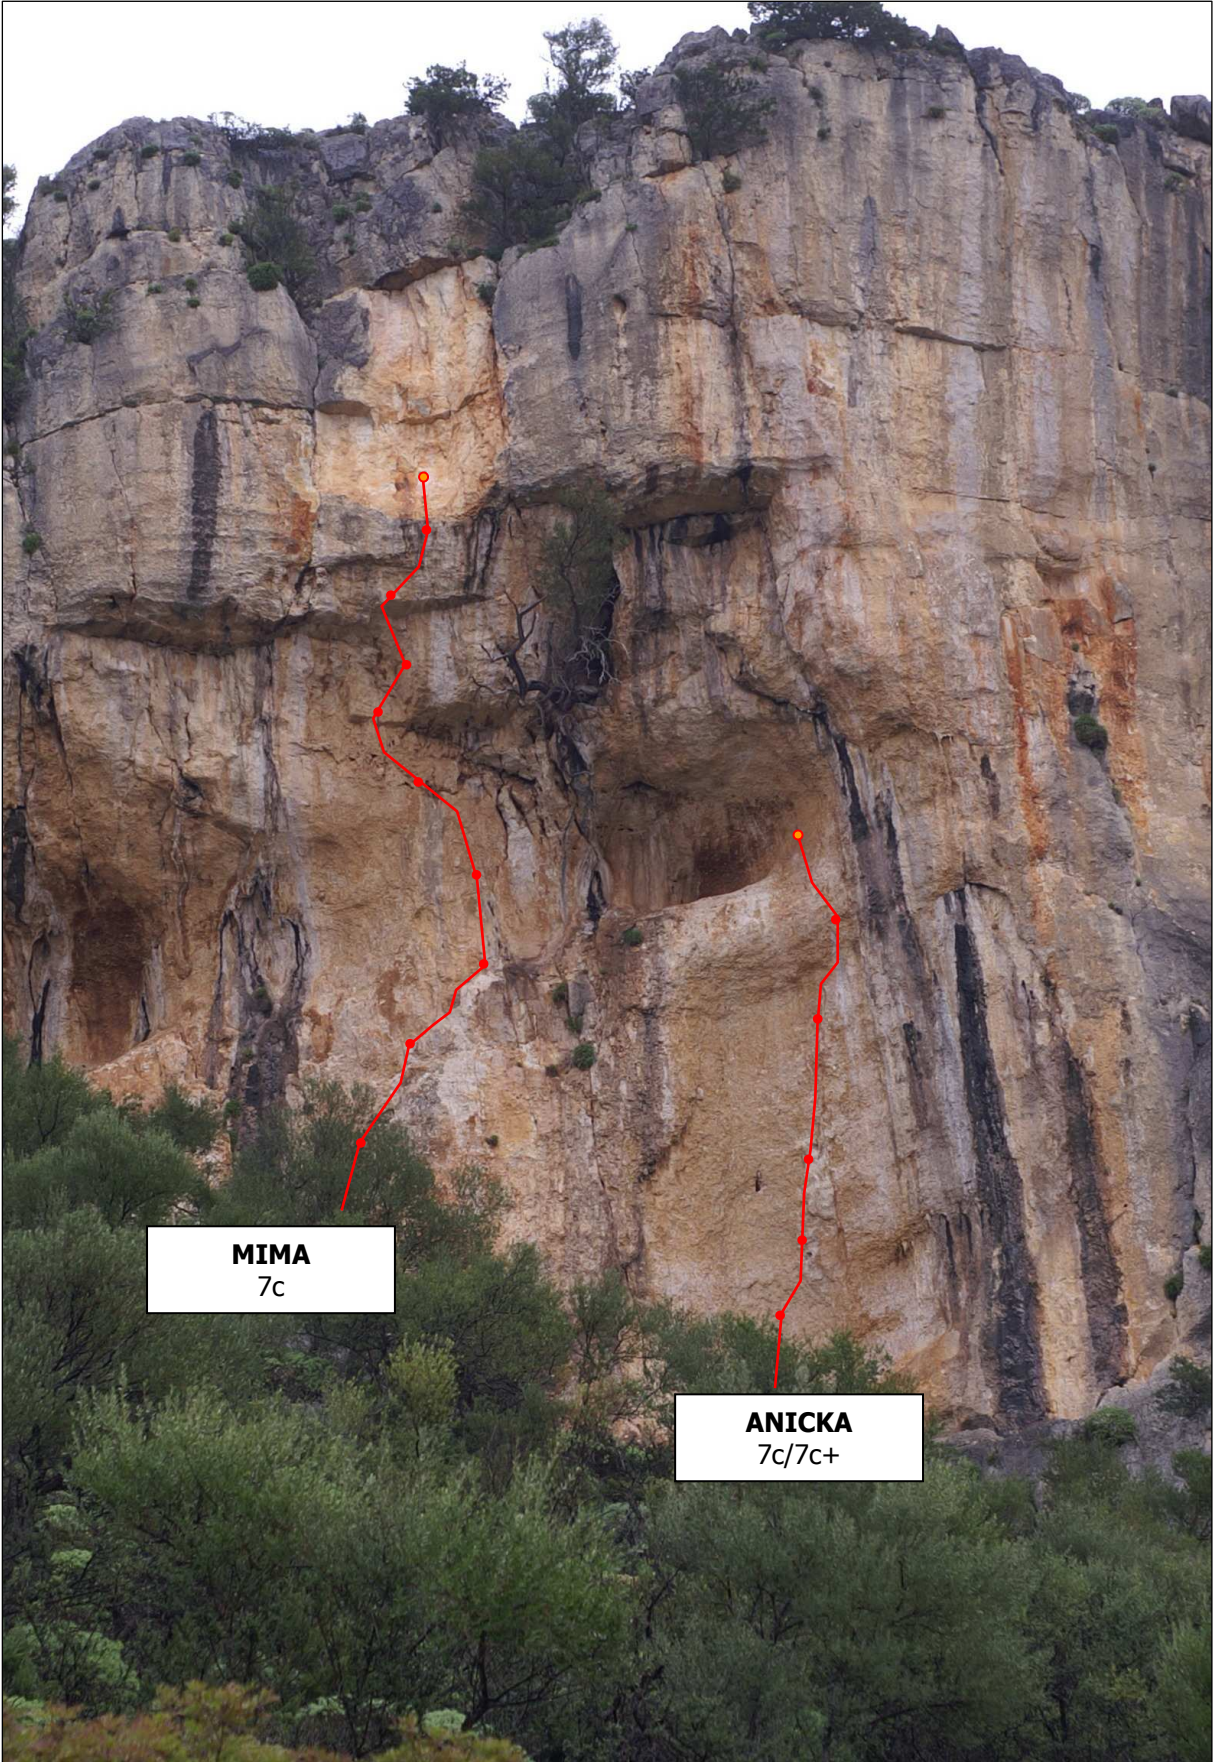

Baunei - Monte Oro

FIRST BLOOD
7a

TRAIN HARD
8a

FEEL GOOD
6c/6c+

Santa Maria Navarrese – Yellow overhanging wall

MIMA
7c

ANICKA
7c/7c+

Co'e Serra Cave

YORKSHIRE TOSTI
8a+?

ILLY
8b?